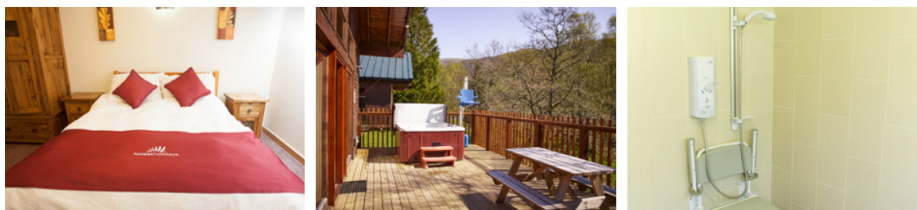

TAKE A LOOK AT OUR CABIN FLOOR PLANS

FLOOR PLANS ARE REPRESENTATIVE AND MAY VARY SLIGHTLY FROM YOUR EXACT CABIN. PLEASE CONTACT US IF YOU HAVE SPECIFIC REQUIREMENTS.

Two bedroom (at Ardgartan Argyll, Blackwood Forest, Cropton, Forest of Dean, Sherwood Forest, and Thorpe Forest)

Two bedroom (at Deerpark, Keldy, and Strathrye)

Book now >

Subscribe to our emails >

Special offers >

Book now >